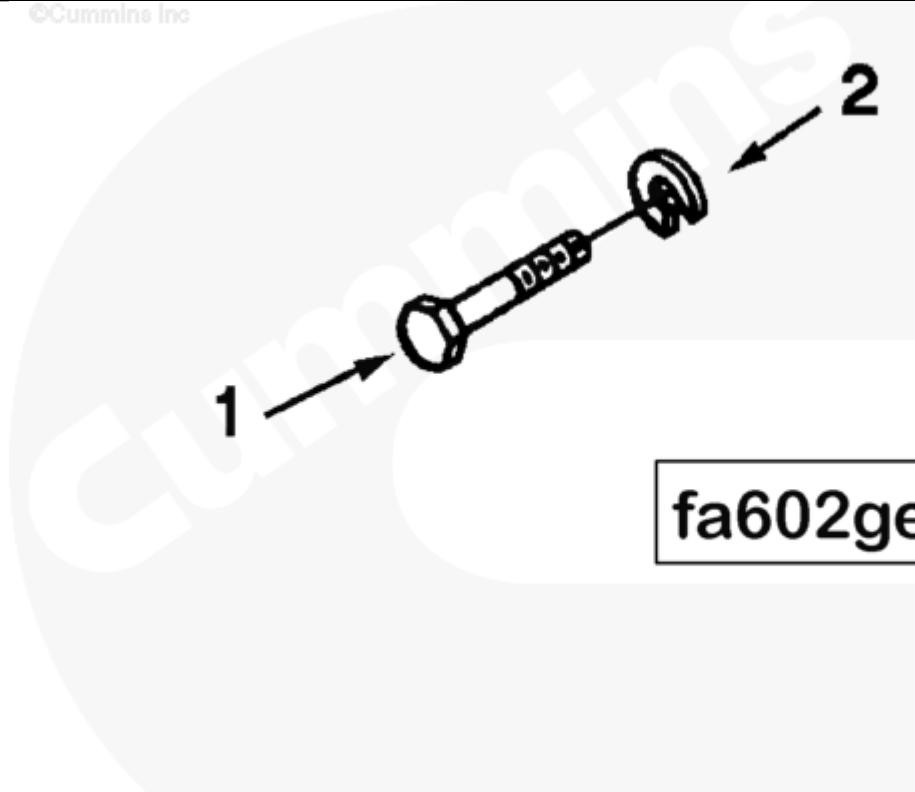

Parts Catalog - Option Detail

Electronic Parts Catalog - Option Detail				
Option	Group	Graphic	Film Card	Date
FA6715	08.07	fa602ge	K38	05-DEC-95
Engines	GTA38, K38, KTA38GC CM558, QSK38 CM2150 K106, QSK38 CM2150 MCRS, QSK38 CM850 MCRS			

©Cummins Inc

[SMALL](#) | [MEDIUM](#) | [LARGE](#)

Cart	Ref No	Part Number	Part Description	Required	Remarks
View My Cart					
		FA6715	Thermostat Housing		Thermostat housing support...(More)
					mounting. For us less
					mounted heat exchanger.
<input type="checkbox"/>	1	S 195 B	Hexagon Head Cap Screw	6	3/4 - 10 X 3 1/4 in.
<input type="checkbox"/>	2	S 611	Lock Washer	6	3/4 in.